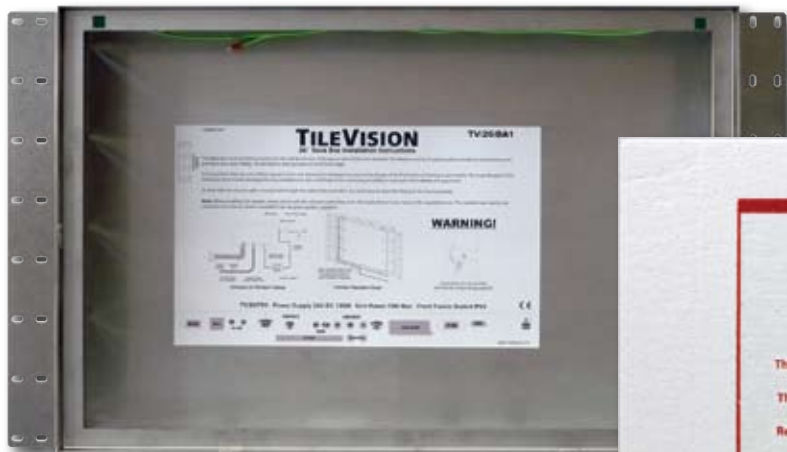

TILEVISION® TV26 First Fix Kit

The First Fix Kit for the TileVision® TV26/FR1 consists of the parts as shown below:

Top view

Stainless steel back box with mounting brackets and captive earthing straps.

Polystyrene blanking plate to protect the sealing flanges of the back box during installation and before the TileVision® assembly is mounted in the back box.

AC to DC power supply with 4 metres of cable and two mains leads to give a choice of UK 13A plug or European 2-pin plug.

One ceiling/wall mount water resistant stereo speaker with 4.5 metres of 4-core cable and speaker grille removal hook.

Stereo speaker side view

Stereo speaker front view

Stereo speaker rear view

Colour coded 4-core cable

Grille hook

Comprehensive 56-page installation and operating instructions

Porter Lancastrian Limited

Lower Healey Business Park · Froom Street · Chorley
Lancs · UK · PR6 9AR